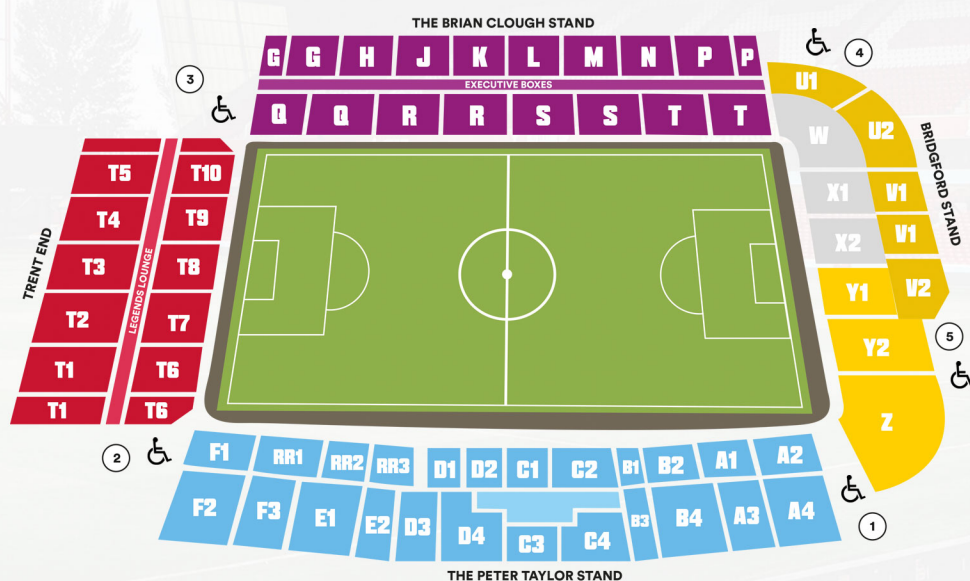

WHAT'S THE COST?

Adult prices start at just £390 for the whole season...that's less than £17 per game. What's more, the price for a season card for children under the age of 12 works out at just over £1.50 per game, meaning a family of four could enjoy a season of thrilling football at The City Ground for just £850.

THE STADIUM PLAN

THE CITY GROUND

2019-20 SEASONAL POST-EARLYBIRD PRICES

	BRIAN CLOUGH UPPER					BRIAN CLOUGH LOWER					BRIDGFORD STAND UPPER				BRIDGFORD STAND LOWER				PETER TAYLOR STAND (MAIN STAND)					TRENT END			
	G/P	H/N	J-M	Q/T	R/S	U	V	Y	Z	A	B	C-D	E	FAMILY	UPPER WING	UPPER CENTRE	LOWER WING	LOWER CENTRE									
ADULT	£390	£515	£580	£390	£485	£440	£485	£405	£390	£520	£535	£580	£535	£505	£390	£420	£390	£405									
SENIOR - 65-74	£280	£370	£400	£280	£335	£315	£335	£285	£275	£370	£375	£400	£375	£355	£275	£305	£275	£285									
SENIOR - 75+	£235	£315	£345	£235	£285	£270	£290	£240	£230	£315	£320	£345	£320	£305	£230	£265	£230	£240									
YOUTH - 18-23	£150	£150	£150	£150	£150	£150	£150	£150	£150	£150	£150	£150	£150	£150	£150	£150	£150	£150									
CHILD - 12-17	£95	£95	£95	£95	£95	£95	£95	£95	£95	£95	£95	£95	£95	£95	£95	£95	£95	£95									
KIDS - 4-11	£35	£35	£35	£35	£35	£35	£35	N/A	N/A	N/A	£35	£35	£35	£35	£35	£35	£35	£35									