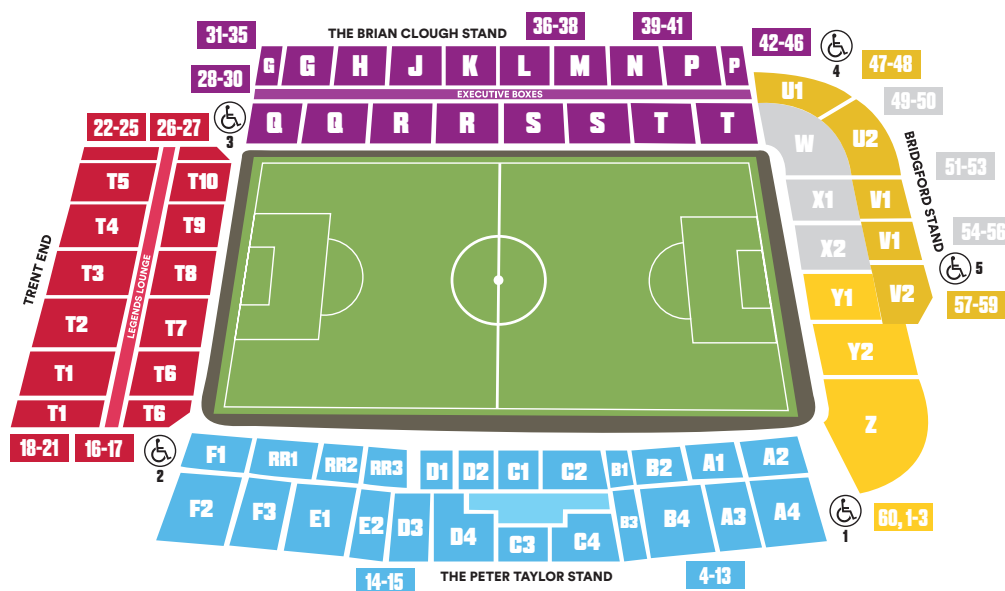

WHAT'S THE COST OF RENEWAL

Renewing your season card for the 2020-21 season is the most cost-effective way to guarantee your seat for every home league fixture at The City Ground.

Adult prices start at just £365 for the whole season...that's just £15.85 per game¹. What's more, the price for a season card for children under the age of 12-years-old works out at just £1.52 per game, meaning a family of four could enjoy a season of thrilling football at The City Ground for just £800.

2020-21 seasonal renewal prices²

	THE BRIAN CLOUGH STAND					BRIDGFORD STAND				TRENT END			
	UPPER			LOWER		UPPER		LOWER		UPPER		LOWER	
	GP	HN	J-M	QT	R-S	U	V	Y	Z	WINGS	CENTRE	WINGS	CENTRE
Adult	£365	£480	£525	£365	£435	£425	£460	£365	£365	£365	£365	£365	£365
Senior: 65-74	£255	£335	£370	£255	£305	£300	£320	£255	£255	£255	£255	£255	£255
Senior: 75+	£220	£290	£315	£220	£260	£255	£280	£220	£220	£220	£220	£220	£220
Youth: 18-23	£140	£140	£140	£140	£140	£140	£140	£140	£140	£140	£140	£140	£140
Child: 12-17	£90	£90	£90	£90	£90	£90	£90	£90	£90	£90	£90	£90	£90
Kid: 4-11	£35	£35	£35	£35	£35	£35	£35	£35	£35	£35	£35	£35	£35
Disabled PA	£0	£0	£0	£0	£0	£0	£0	£0	£0	£0	£0	£0	£0